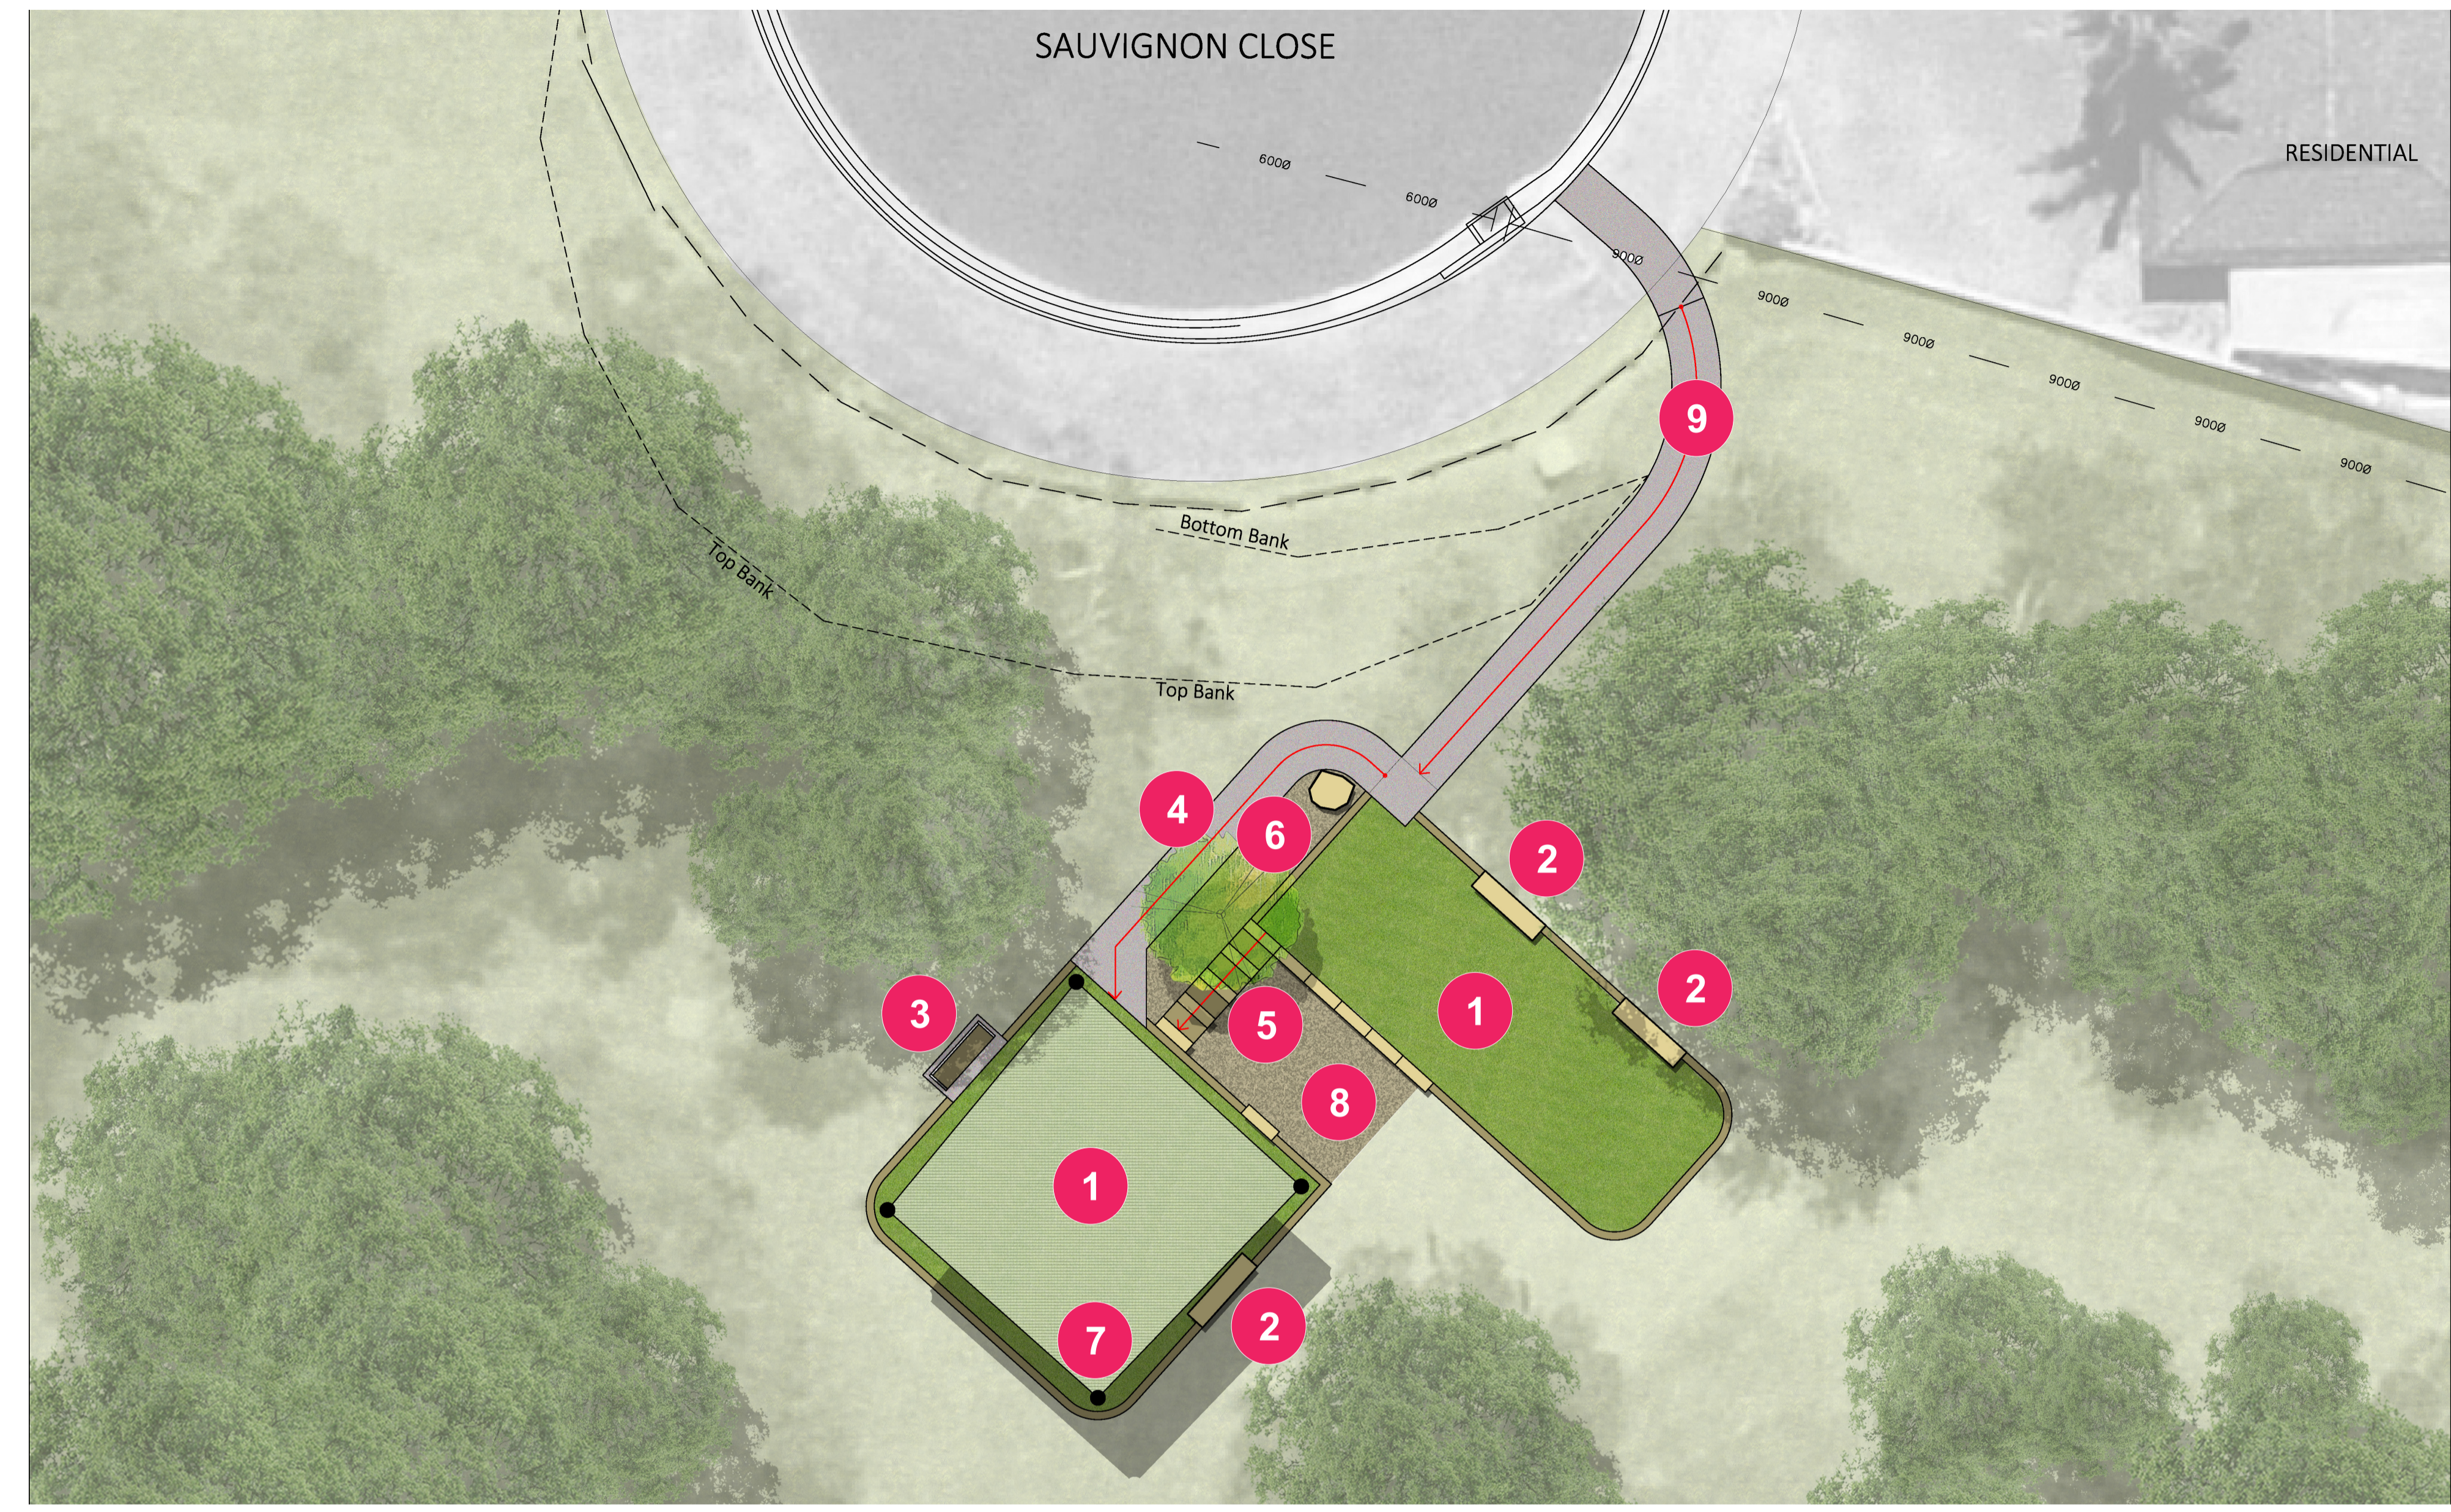

LEGEND

- 1 Play equipment zone with green synthetic grass softfall safety surfacing and coloured concrete edging. Refer to Play Equipment Options.
- 2 Informal sandstone block bench seating.
- 3 Seat with armrests and backrest.
- 4 Plain concrete ramp between playspace levels.
- 5 Informal sandstone billet steps with coloured concrete treads between playspace levels.
- 6 Mulched bed with shade tree planting and decorative sandstone boulder.
- 7 Playspace shade sail to upper playspace level.
- 8 Climbing/balancing play equipment placed through mulched bed connecting two play space levels.
- 9 Plain concrete ramp connecting Sauvignon Close to Playground.