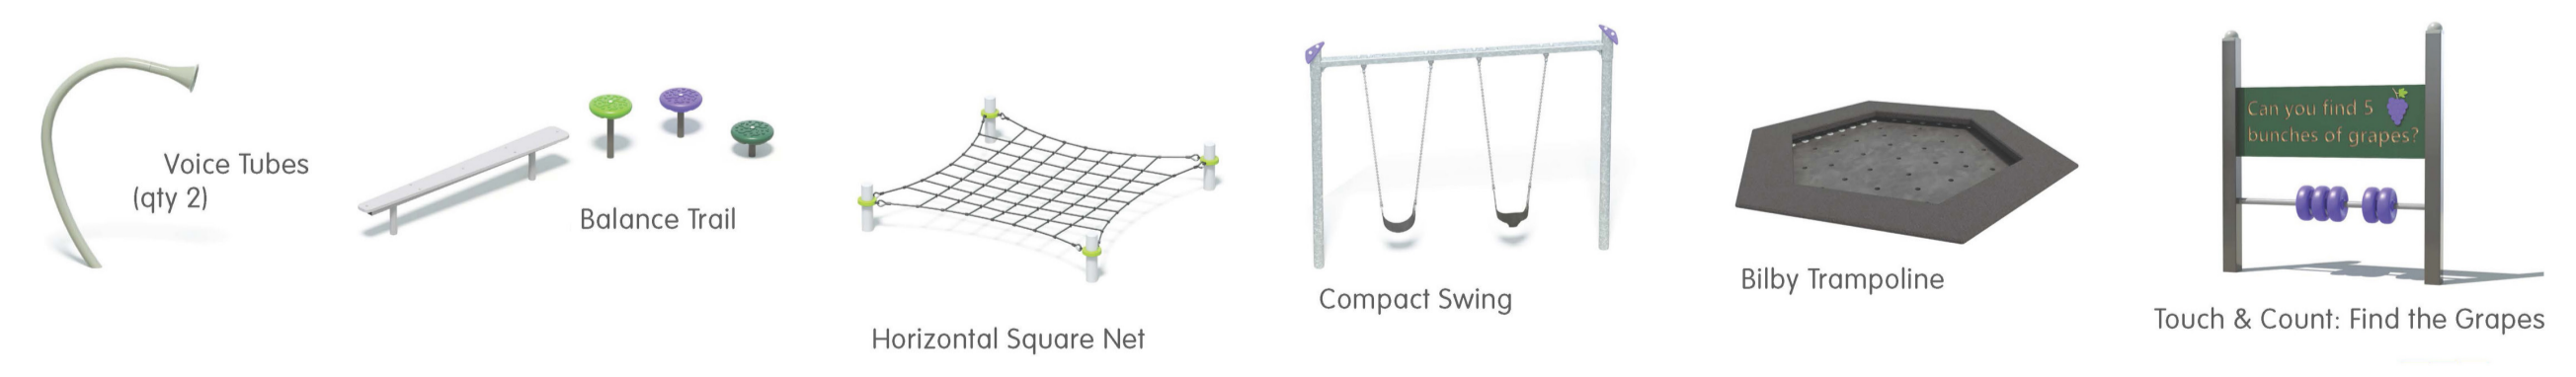

PLAY EQUIPMENT

© Copyright Moduplay Group Pty Ltd • JUN 2023