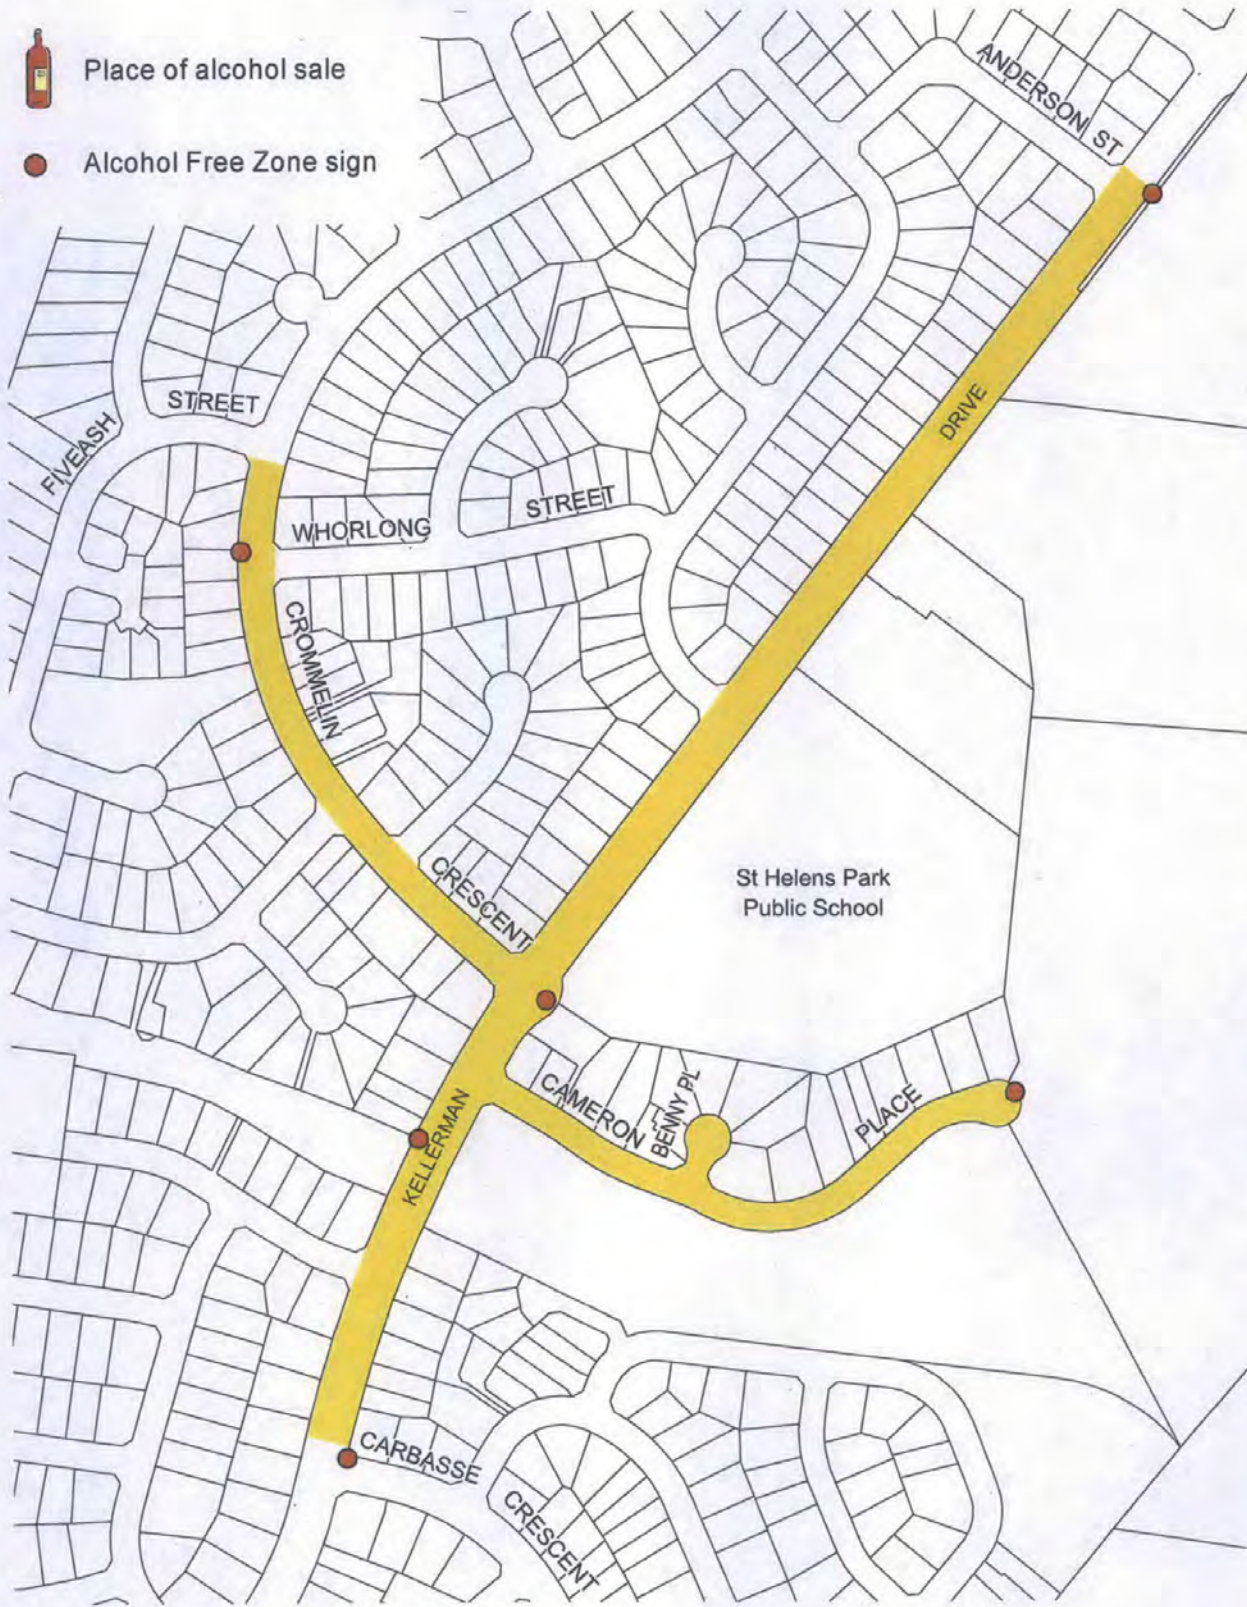

Alcohol Free Zone sign

ST HELENS PARK 2 ZONE