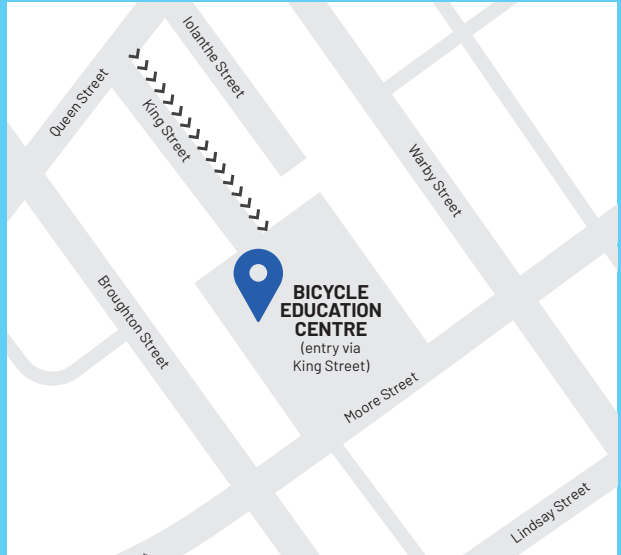

## Where to find us

Our entrance is located through the car park at the end of King Street, Campbelltown. Adjacent to the showground.

**Parking is available next to the entrance.**

**The site is wheelchair accessible.**