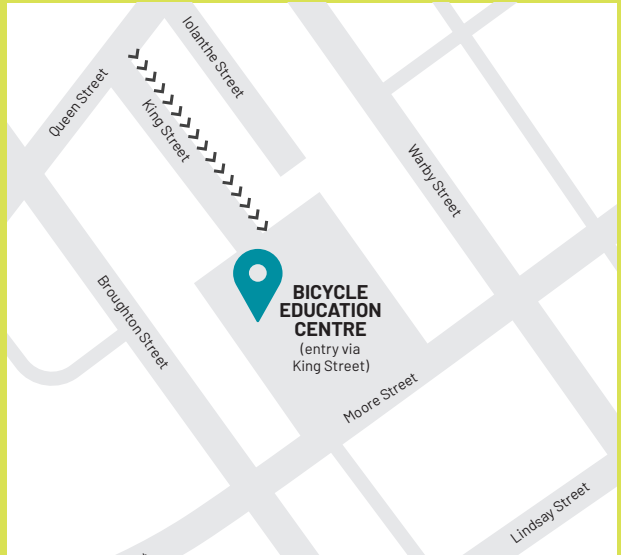

You're Invited

To celebrate the birthday of

Where

Campbelltown Bicycle Education Centre

Date

Rsvp

Where to find us

Our entrance is located through the car park at the end of King Street, Campbelltown. Adjacent to the showground.

Parking is available next to the entrance.

The site is wheelchair accessible.

Wheelie good times ahead

Roll in on your bicycle or scooter and get to ride on a realistic road environment, including traffic lights, footpaths, roundabout and more. Have fun on the play equipment and enjoy our sheltered picnic areas.